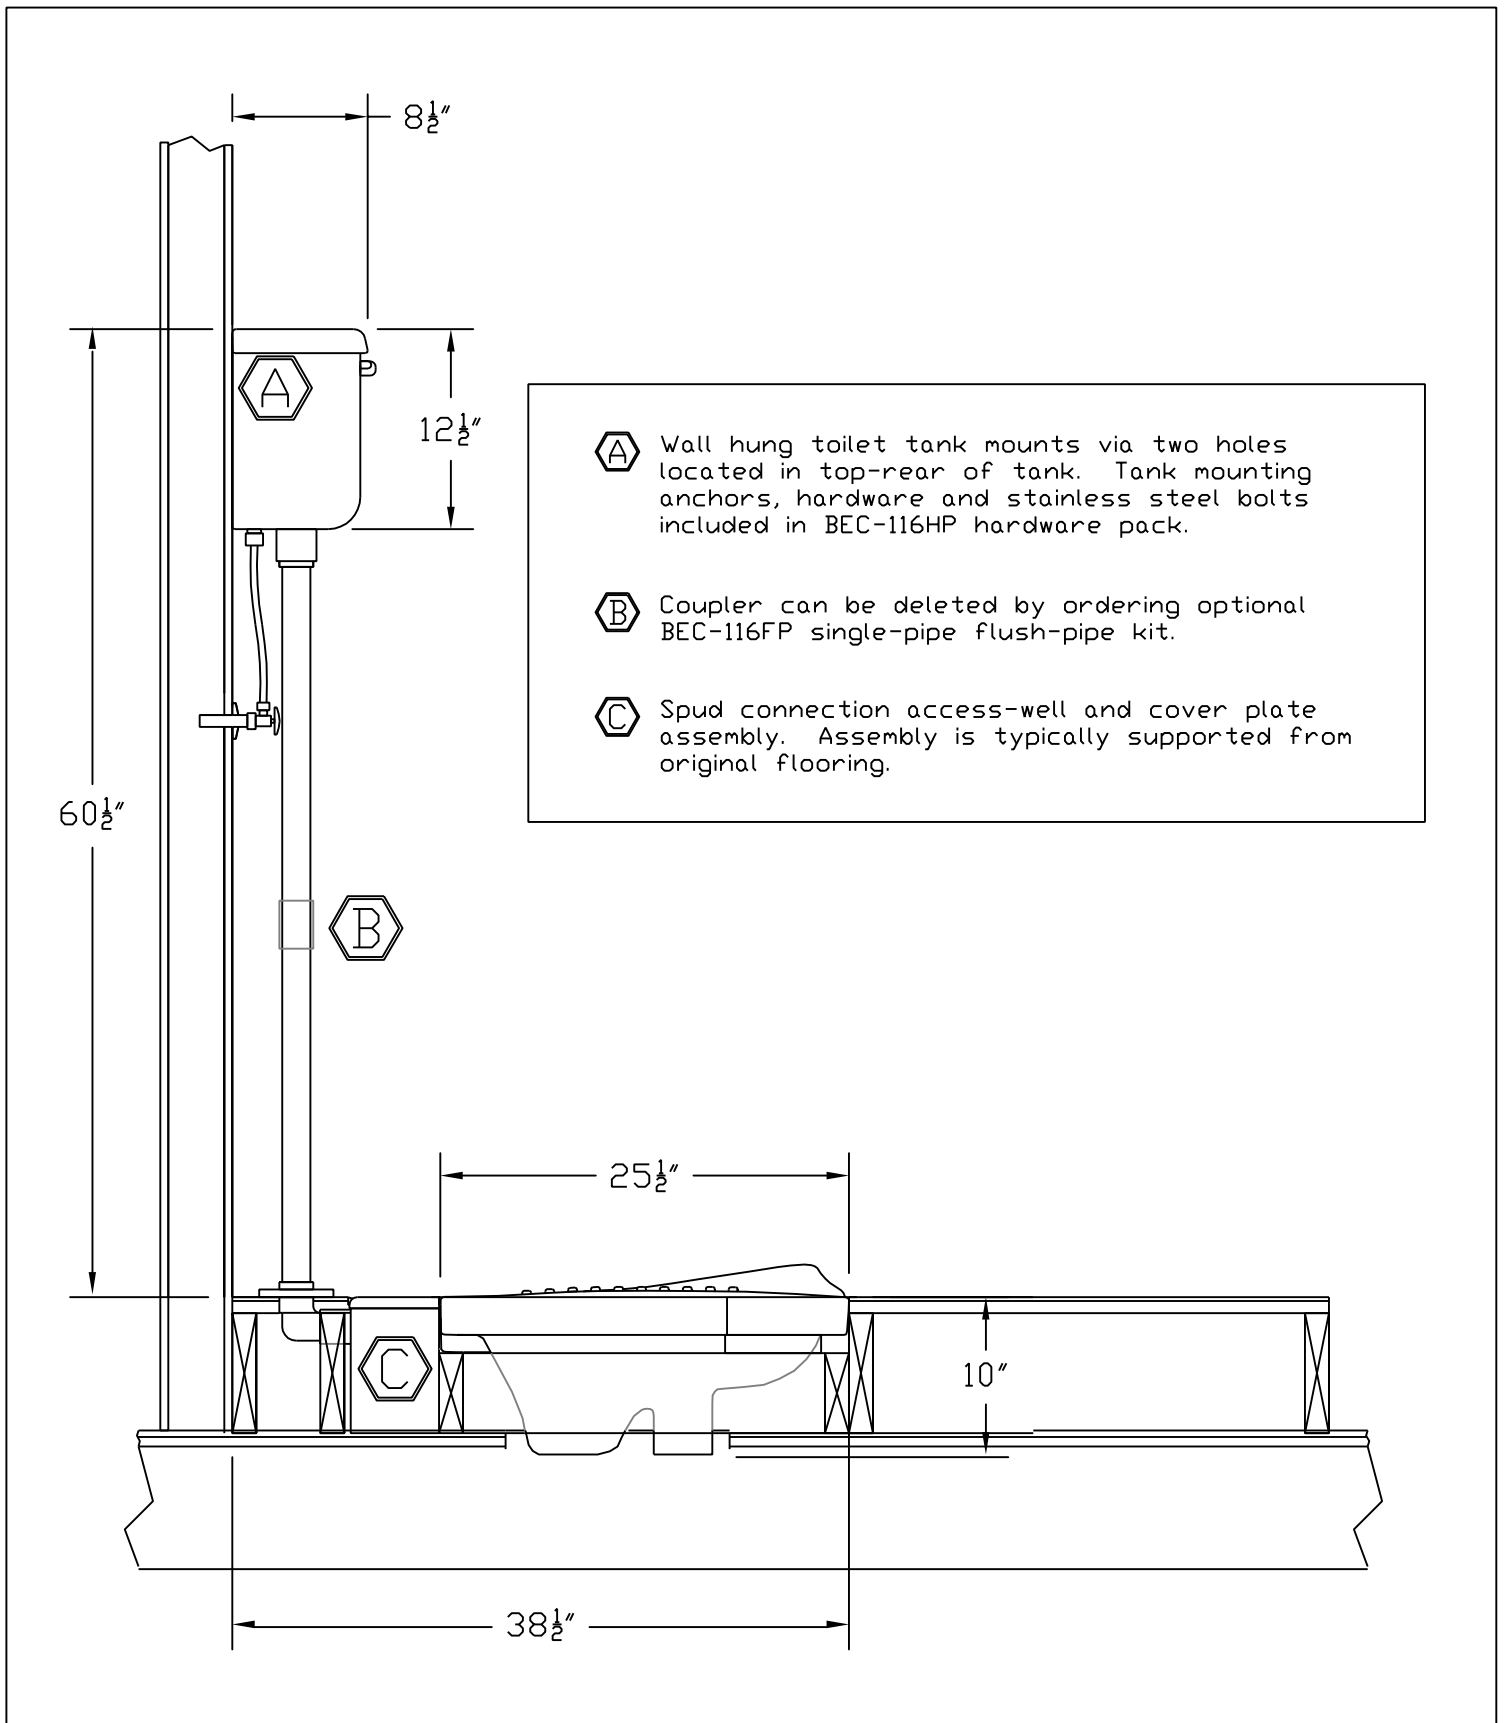

## TOILET BEC-116BT

Base Model	Description	Color(s)
BEC-116BT	Floor-level eastern style toilet	White
<b>Included Items</b>		
BEC-116TO	Wall-hung tank (only) for floor level toilet	White
BEC-116BO	Floor-level toilet bowl (only)	White
BEC-116AK	Tank to bowl down-pipe fitting kit, access plate kit	White (PVC)
BEC-116LP	Product Literature Pack including Install Guide	-

### Product Specification

The in-floor style toilet shall be made of vitreous china. Toilet shall comply with ANSI standard #A112-19-2 Toilet shall be less supply.

Toilet shall be Blue Earth Ceramics Model #BEC-1033

## (bowl with tank view)

# (Finish diminsions)

-  Wall hung toilet tank.
-  Spud connection access-well and cover plate assembly.
-  Internal bowl dimensions.
-  Floor level toilet bowl.